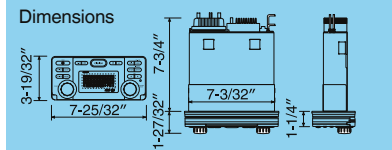

USB Connector even supports playback of WMA/MP3/AAC files.